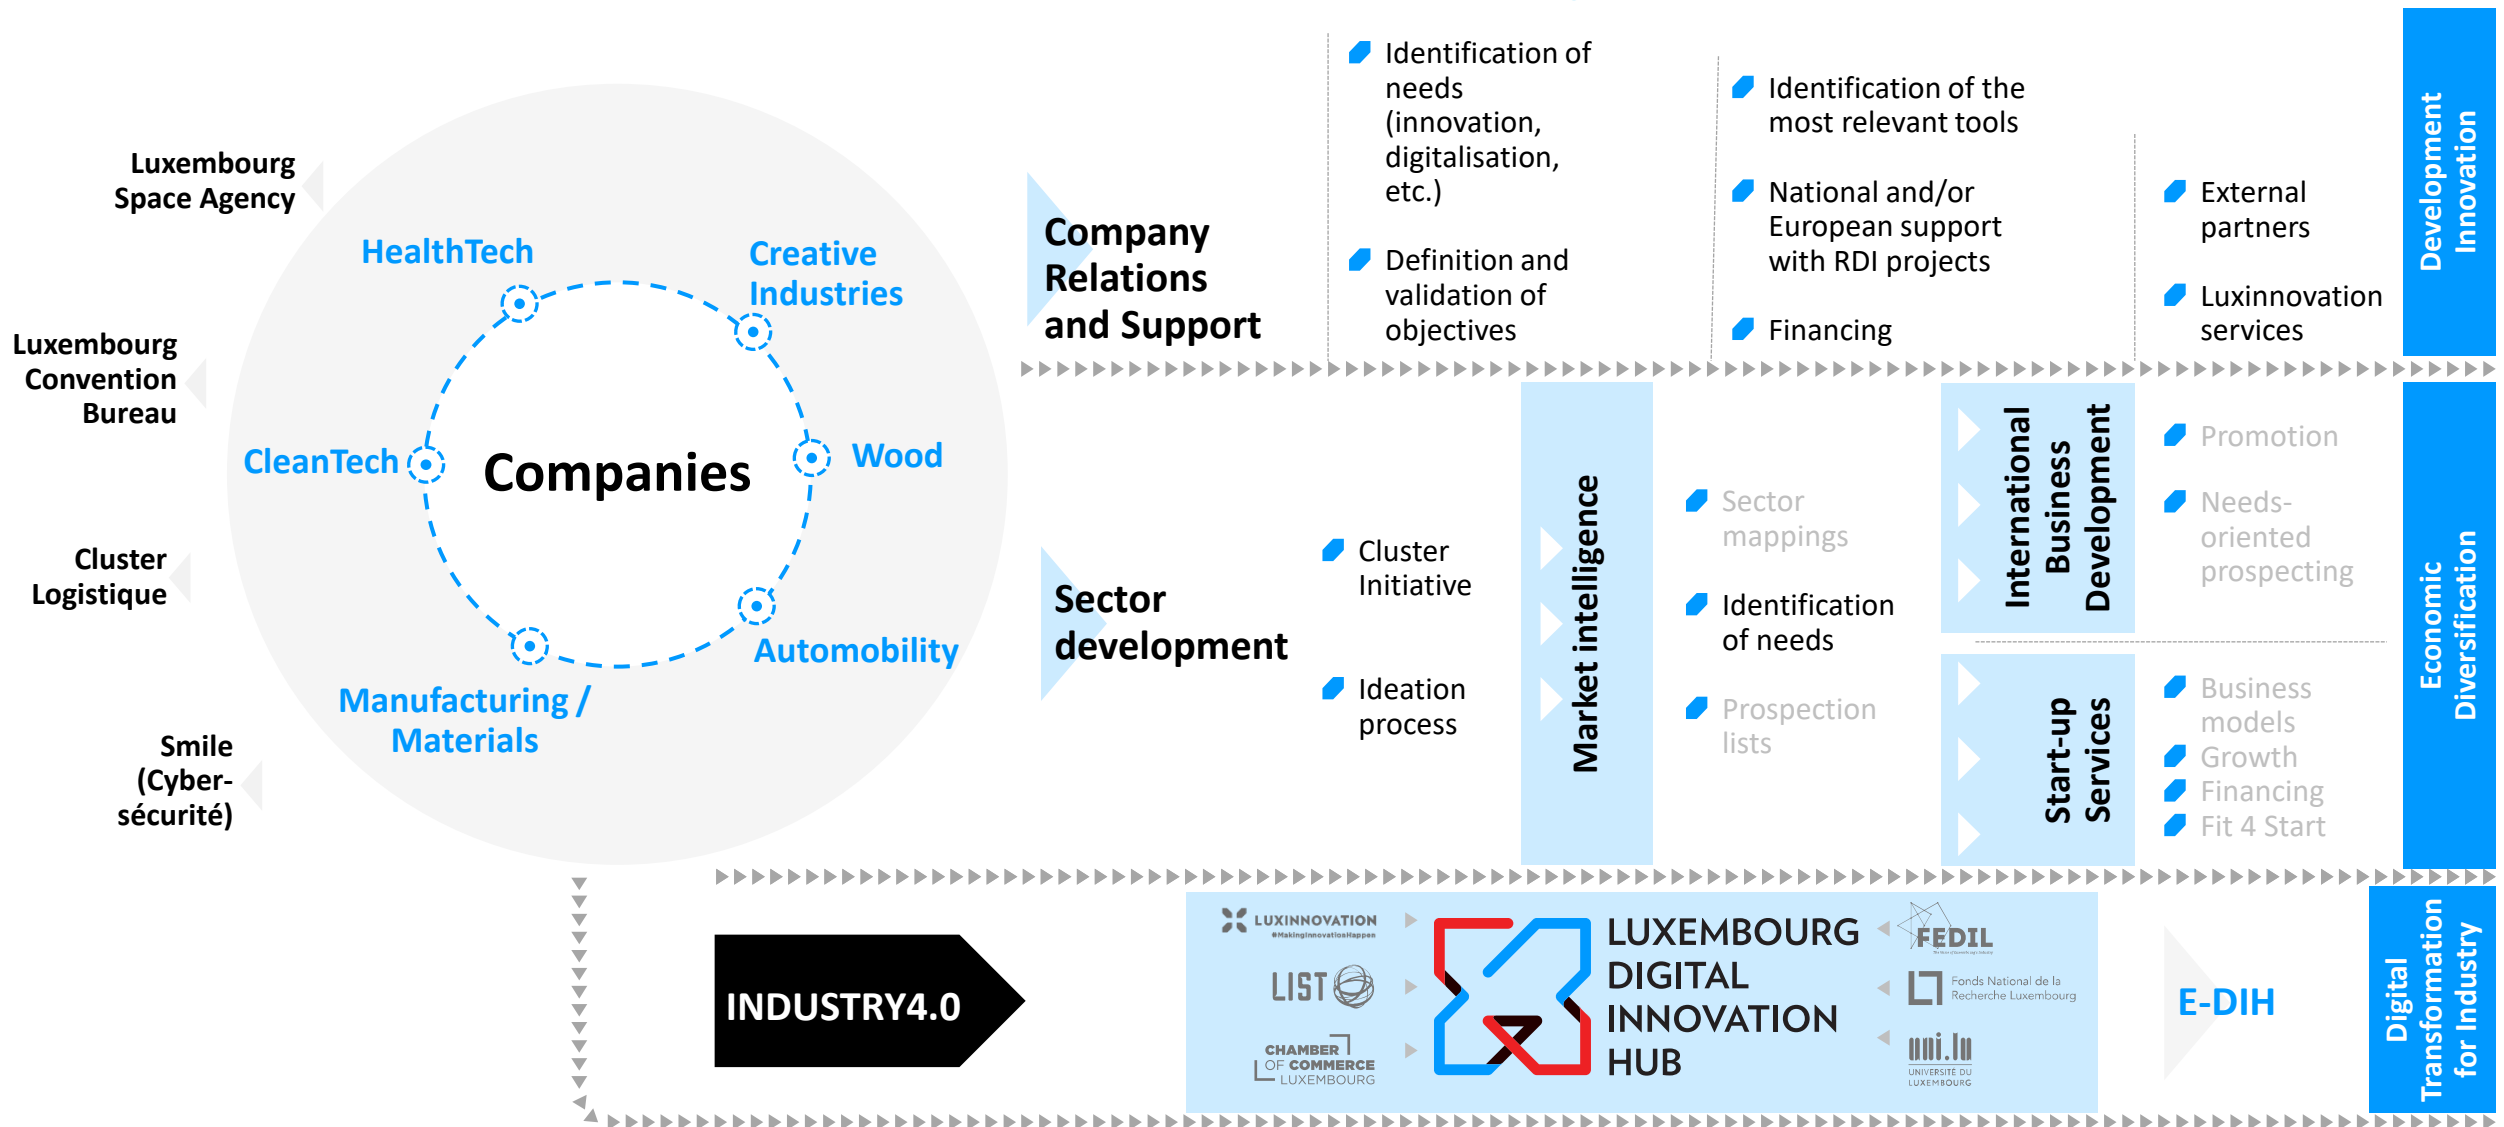

ECONOMIC DEVELOPMENT

WE IDENTIFY INNOVATION OPPORTUNITIES AND FOSTER COLLABORATIVE INNOVATION PROJECTS THAT STIMULATE THE DEVELOPMENT OF A SUSTAINABLE, COMPETITIVE, AND DIGITAL ECONOMY

- Turn ideas into viable collaborative projects with expertise from companies, research and public sector
- Render knowledge accessible
- Attract foreign companies that fit our ecosystem
- Build an ecosystem where start-ups thrive

Final figures from Horizon 2020

Over the years

Final figures from Horizon 2020

Over the years

Final figures from H2020

By thematic priority

Final figures from H2020

Top 15 participants

Luxinnovation for innovative companies and sustainable economic development

Flagship projects

Connected Mobility
Cross-border testbed
Luxembourg – France –
Germany

**National Composite
Centre**
Industry-oriented
collaborative research