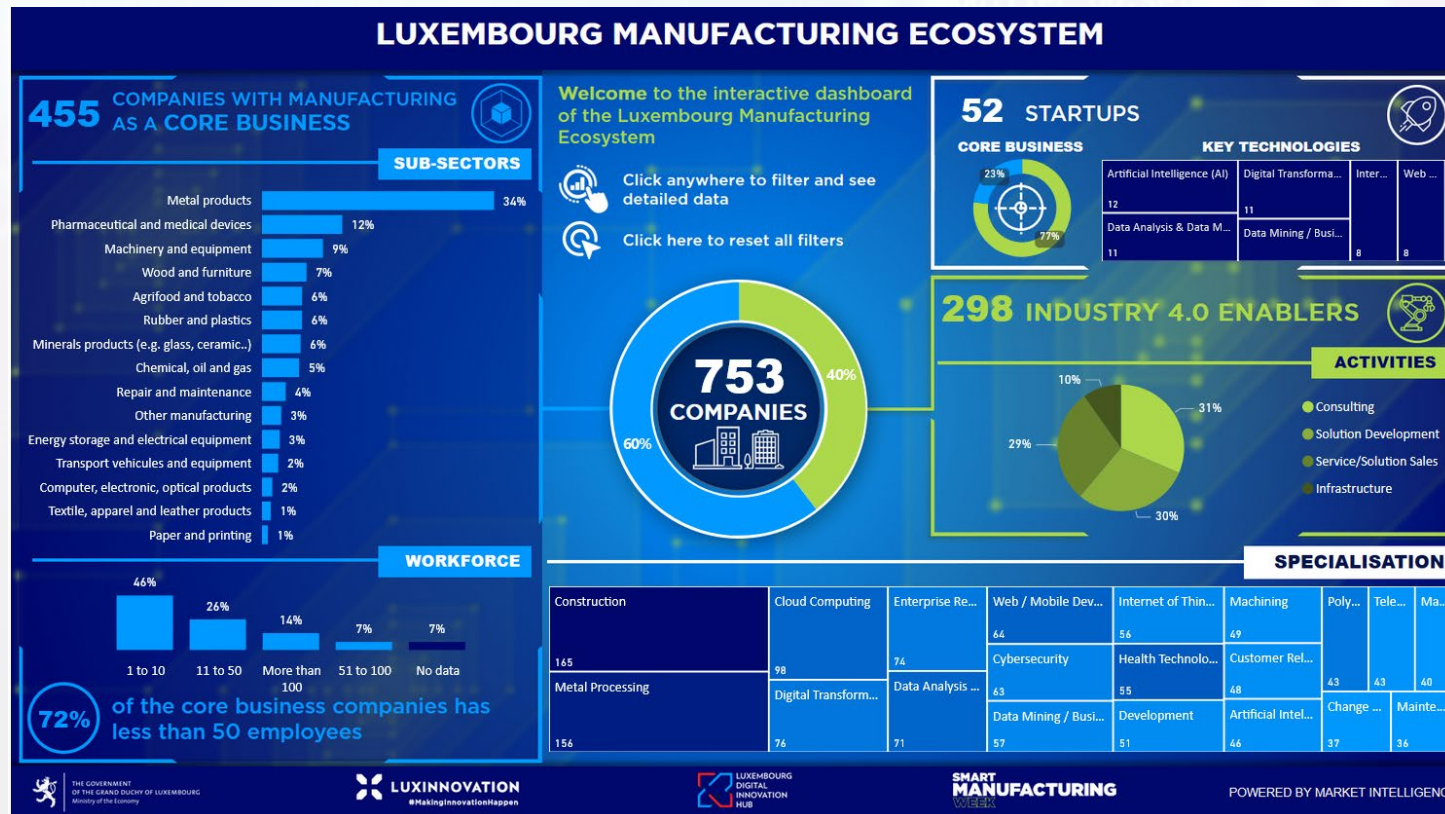

DEDICATED START-UP PROGRAMMES

Sector mappings 1/2

HealthTech sector

Wood sector

Sector mappings 2/2

Manufacturing sector

Luxembourg Digital Innovation Hub

A network of European
Digital Innovation Hubs