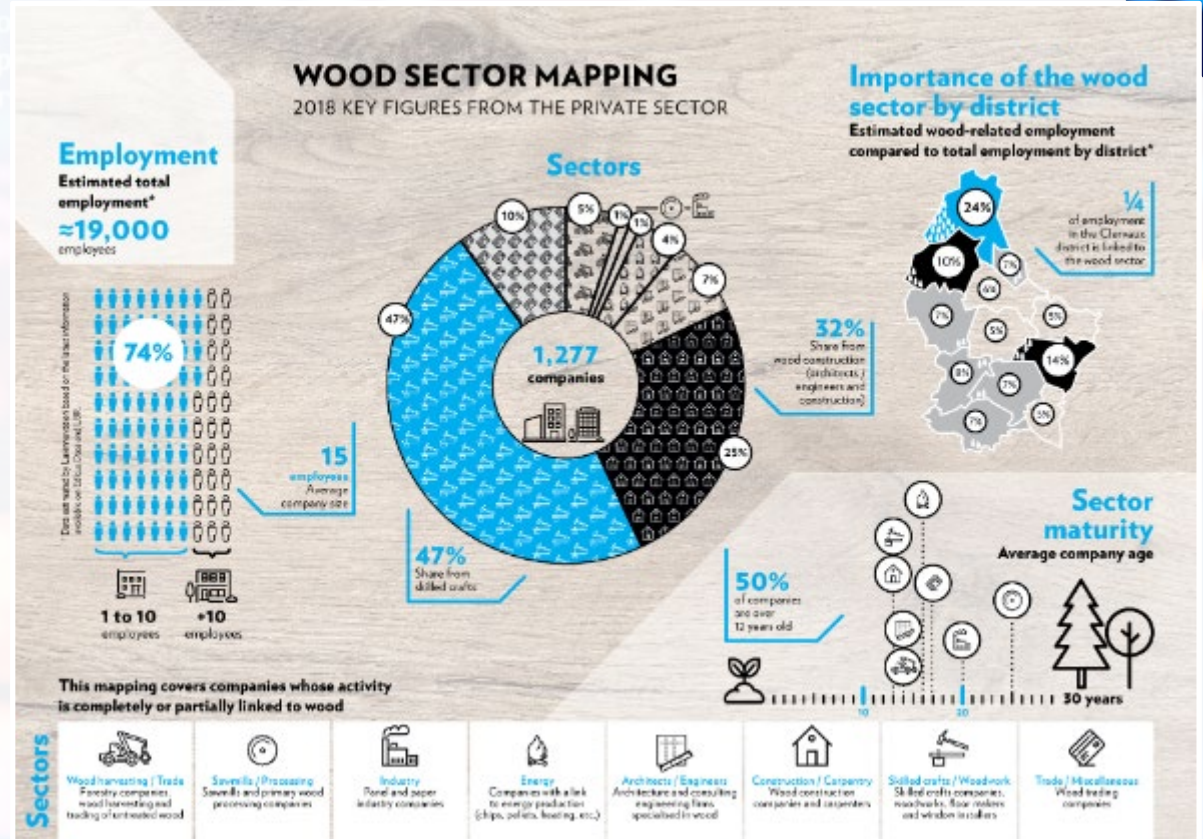

CYEL
CREATIVE YOUNG ENTREPRENEUR LUXEMBOURG

FALLING WALLS LAB LUXEMBOURG

Fintech Awards Luxembourg

Mind & Market

PITCH YOUR STARTUP
POWERED BY FARVEST

STARTUPPULSE NIGHT

ICT SPRING EUROPE

Startup Weekend
Powered by Google for Entrepreneurs

DEDICATED START-UP PROGRAMMES

Sector mappings 1/2

HealthTech sector

Wood sector

Sector mappings 2/2

Manufacturing sector

Luxembourg Digital Innovation Hub

A network of European
Digital Innovation Hubs