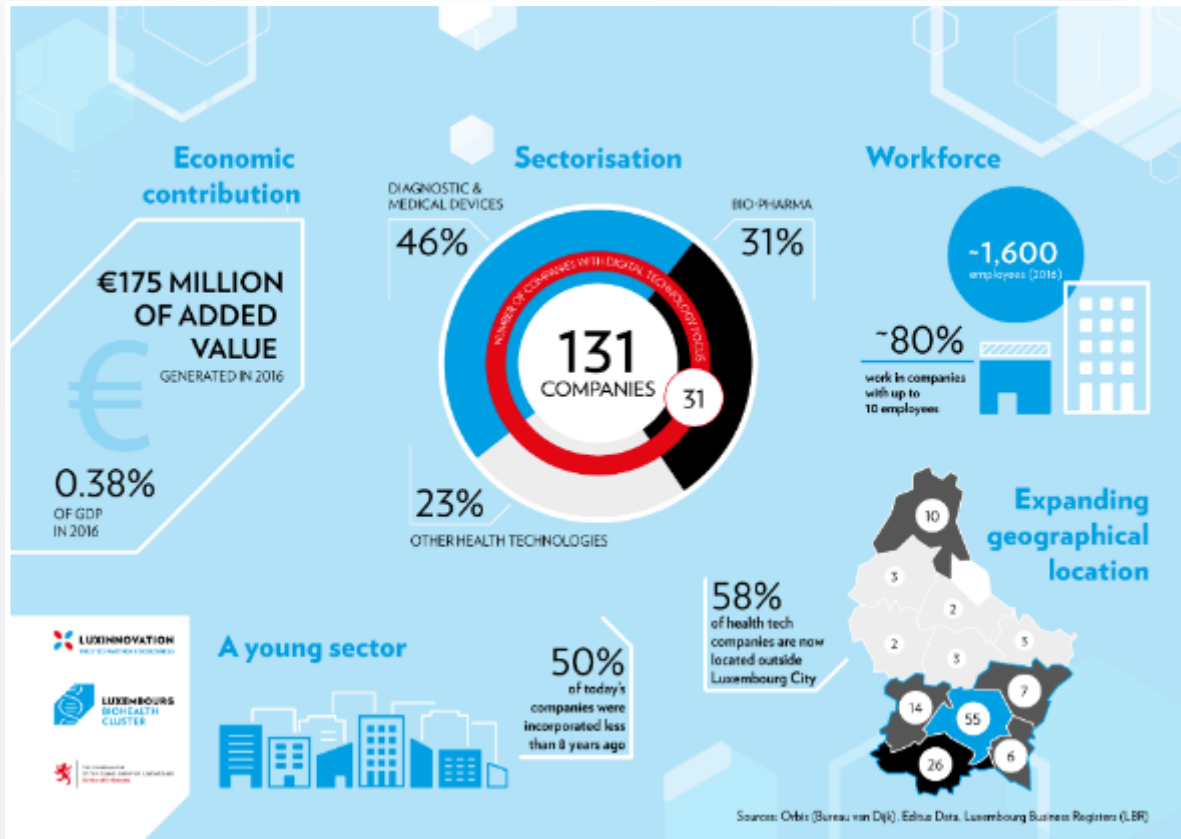

DEDICATED START-UP PROGRAMMES

Sector mappings 1/2

HealthTech sector

Wood sector

Sector mappings 2/2

Manufacturing sector

Luxembourg Digital Innovation Hub

A network of European
Digital Innovation Hubs